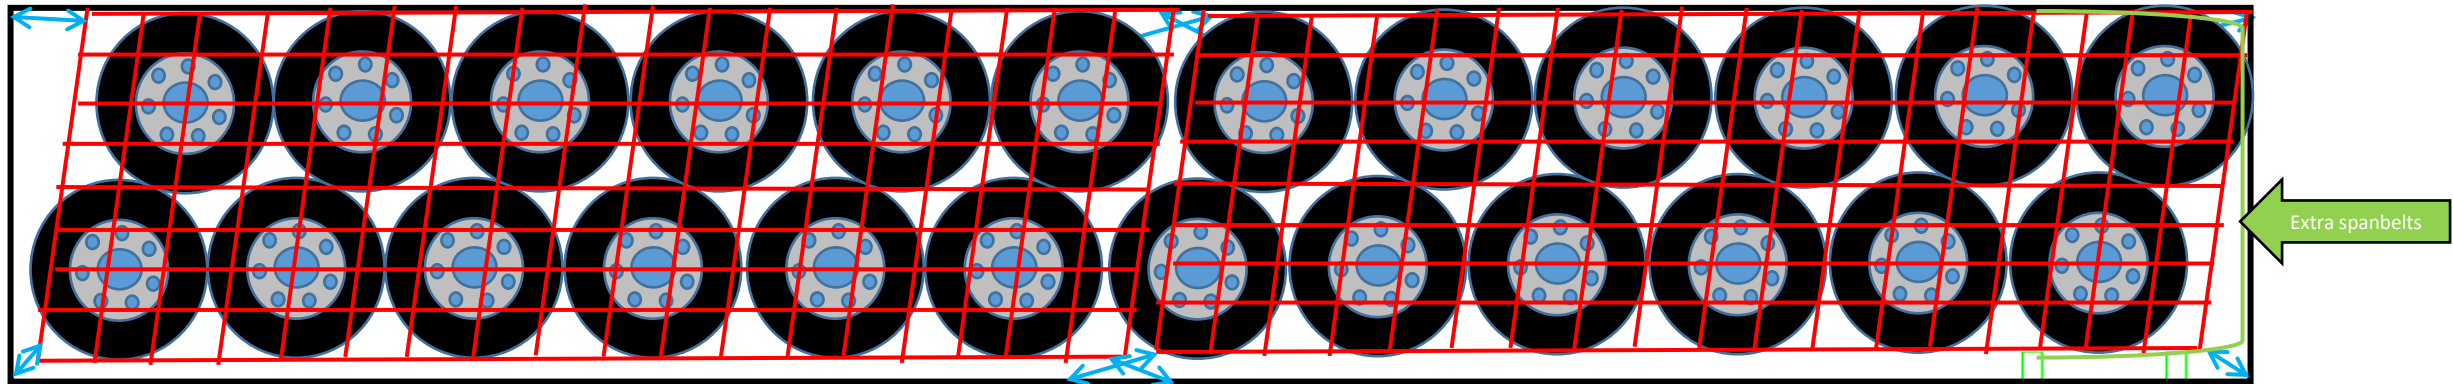

Left side

Loading instruction GMS for Zwolle & Angers complete

Top side

Highest chassis in the front side

Left side

# Loading instruction GMS for Zwolle & Angers in-complete

Top side