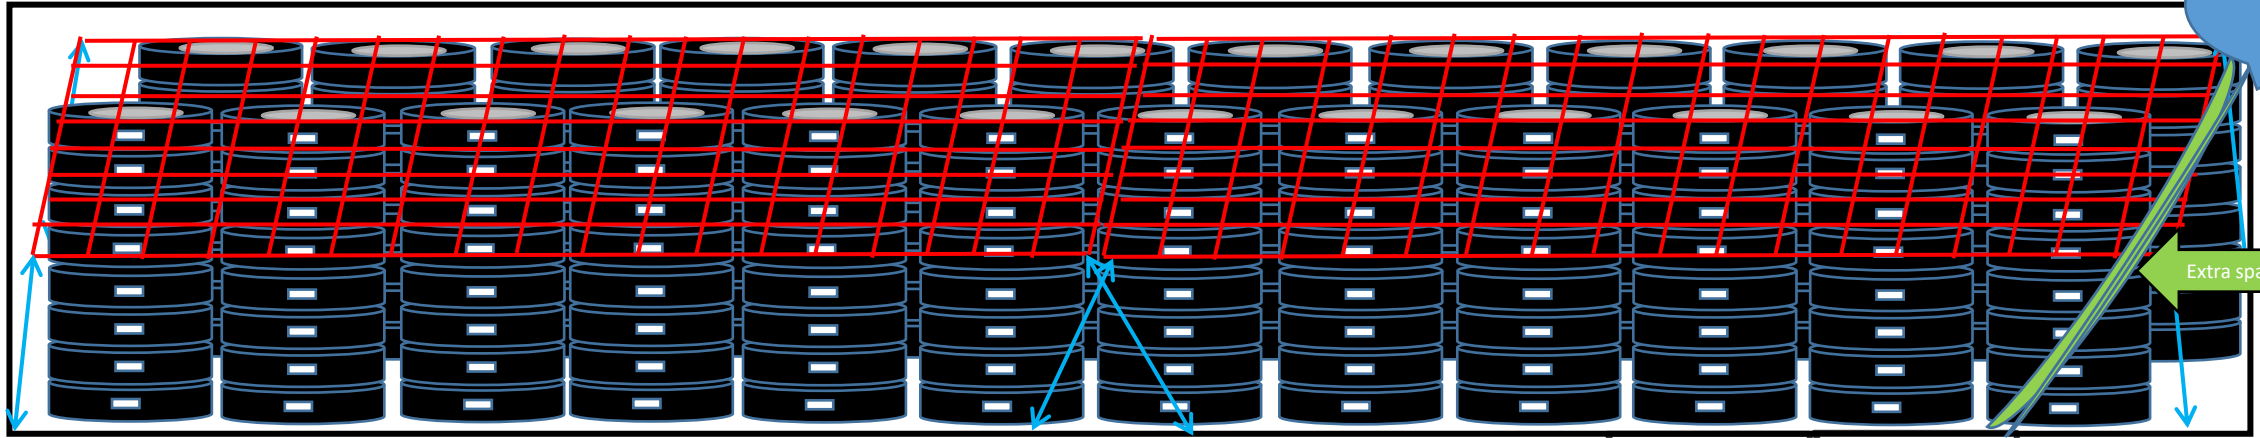

Left side

Loading instruction GMS for Zwolle & Angers complete

Top side

Highest chassis in the front side

Left side

# Loading instruction GMS for Zwolle & Angers in-complete

Top side