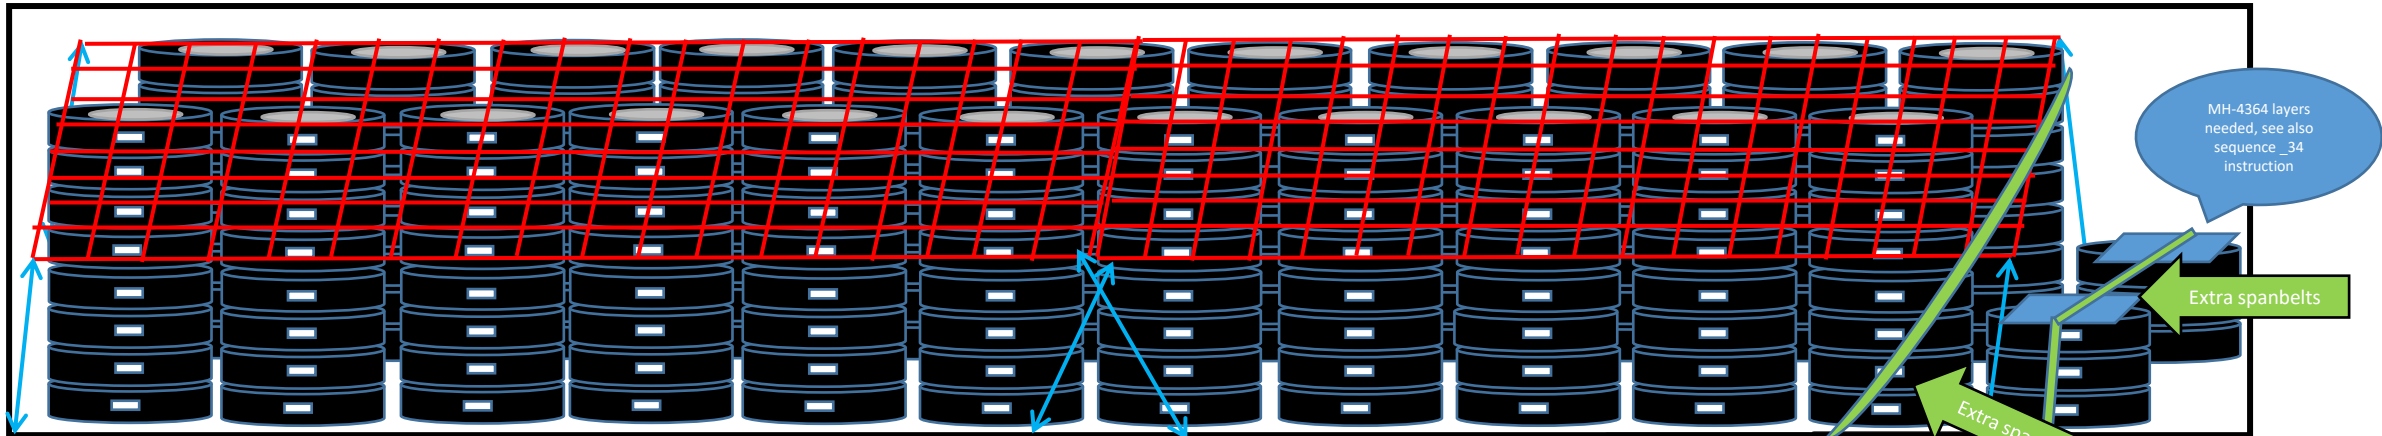

Left side

Loading instruction GMS for Zwolle & Angers complete

Top side

Highest chassis in the front side

Left side

# Loading instruction GMS for Zwolle & Angers in-complete

Top side